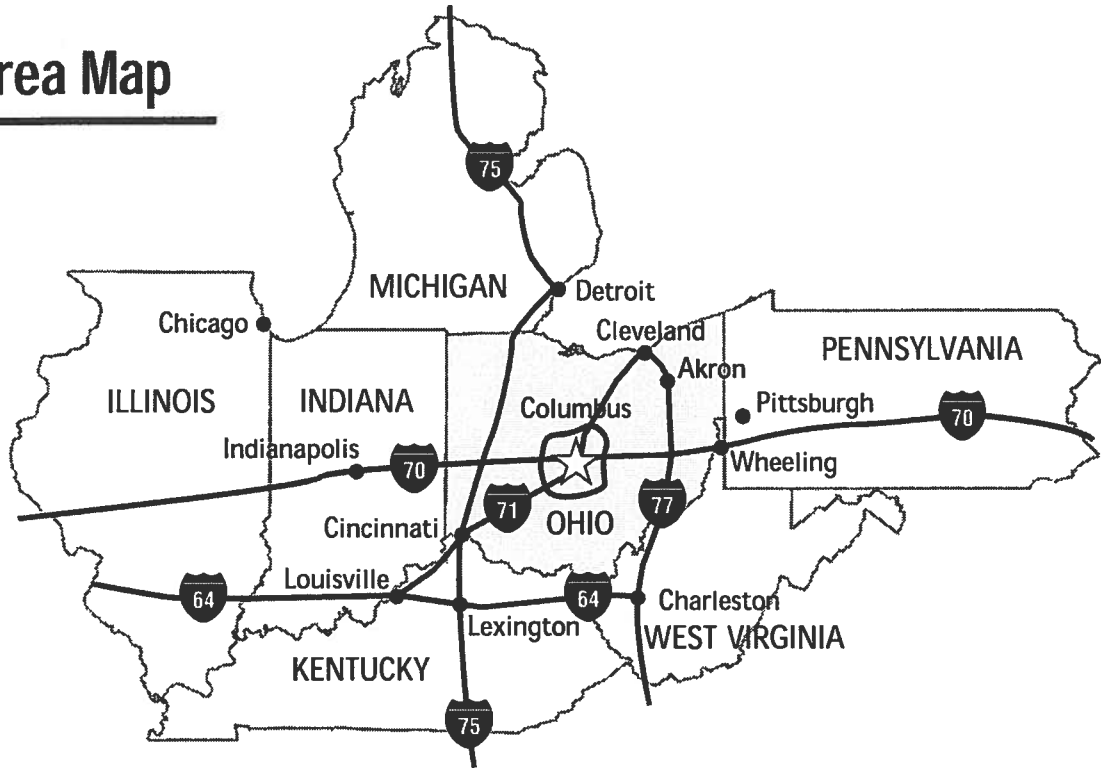

States Area Map

Columbus Area Map

Driving Directions

- From Cleveland:**
I-71 South to I-670 east, follow I-670 to exit #9
- From Wheeling:**
I-70 west to I-270 north, follow I-270 to exit #35
- From Indianapolis:**
I-70 east to I-670 east, follow I-670 to exit #9
- From Cincinnati:**
I-71 north to I-270 east, follow I-270 to exit #35

COLUMBUS REGIONAL AIRPORT AUTHORITY
PORT COLUMBUS • RICKENBACKER • BOLTON