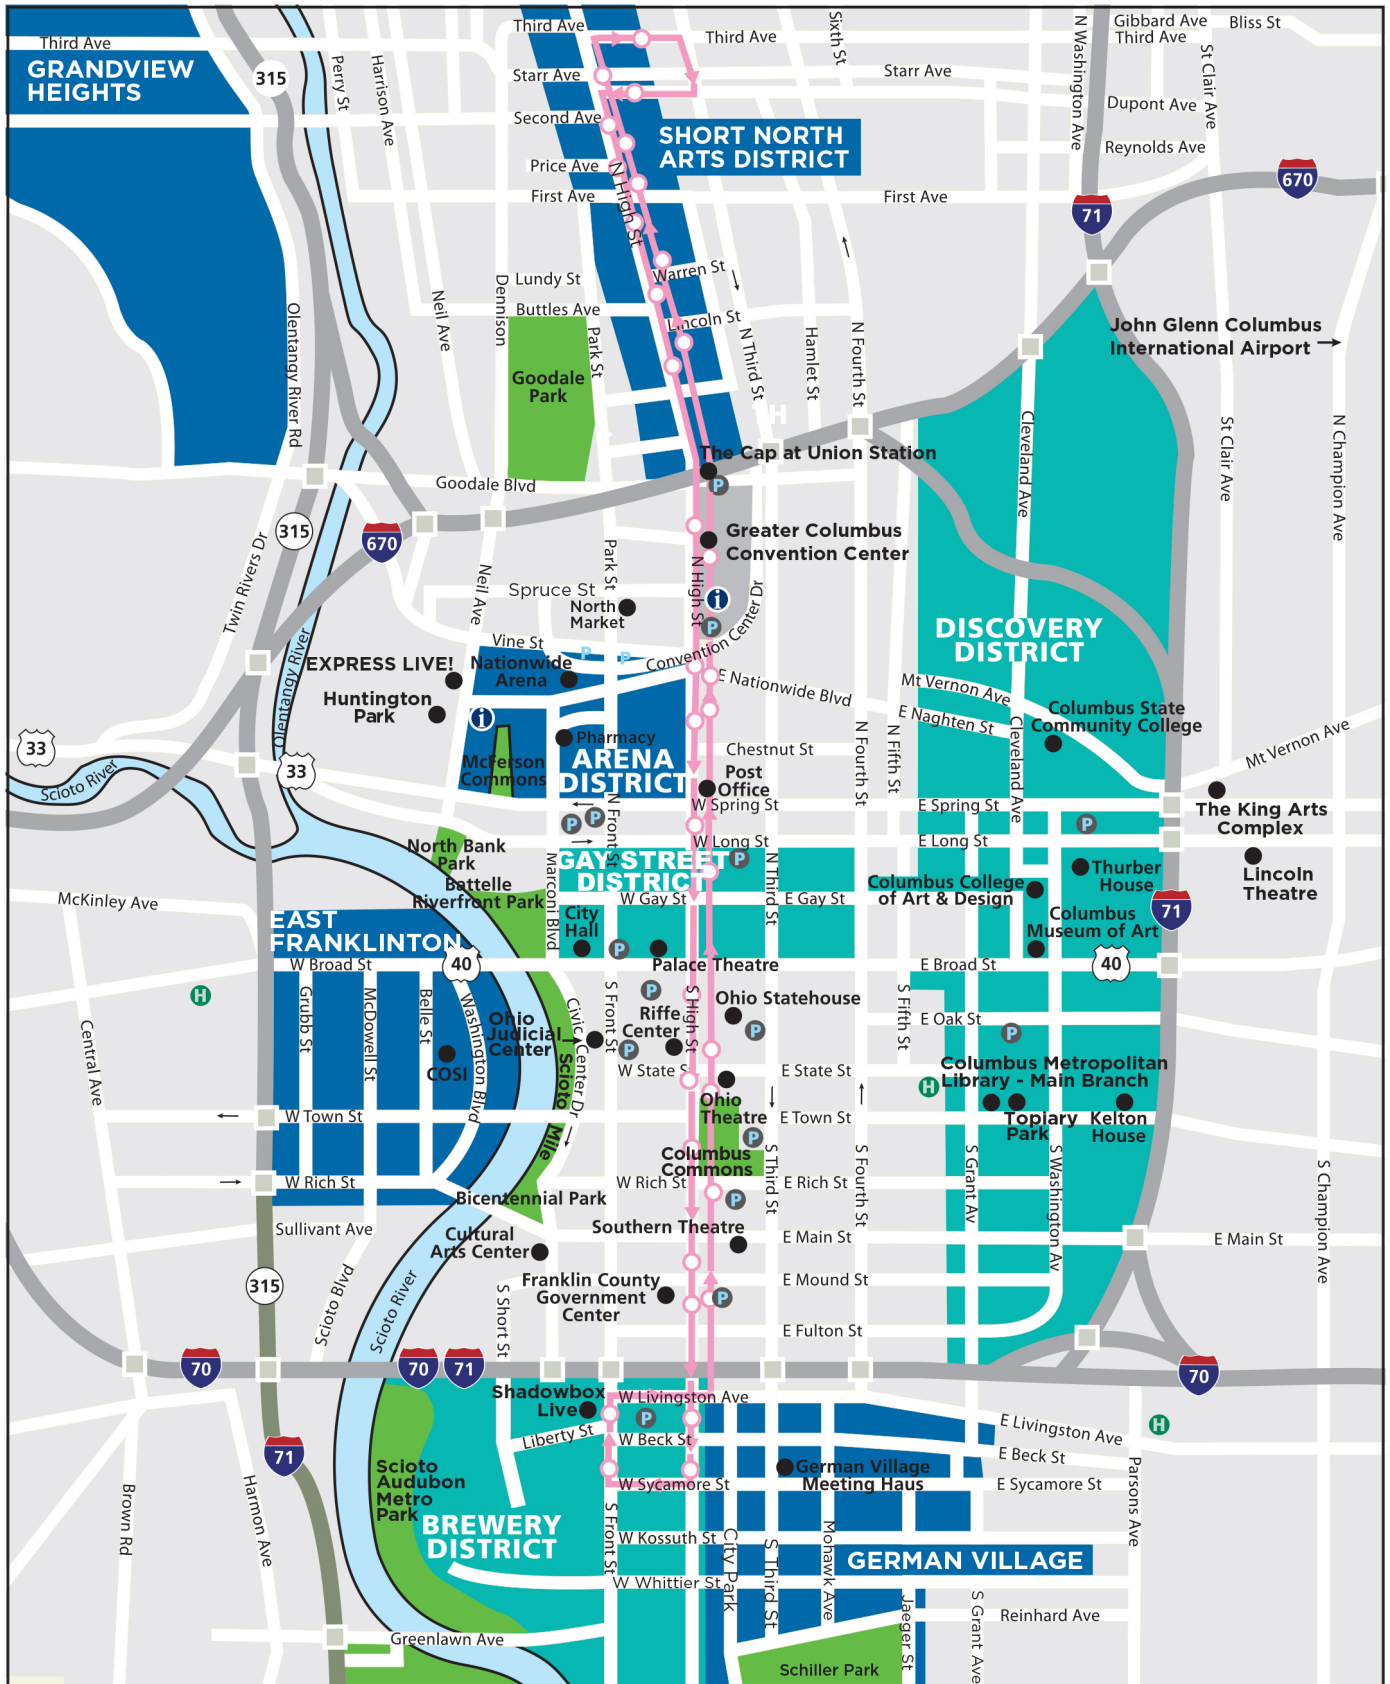

DOWNTOWN COLUMBUS

= Approximately 10-Minute Walk
 = COTA CBus Route
 = Visitor Center
 = Parking Garage
 = Hospital
 = Entrance/Exit Ramp