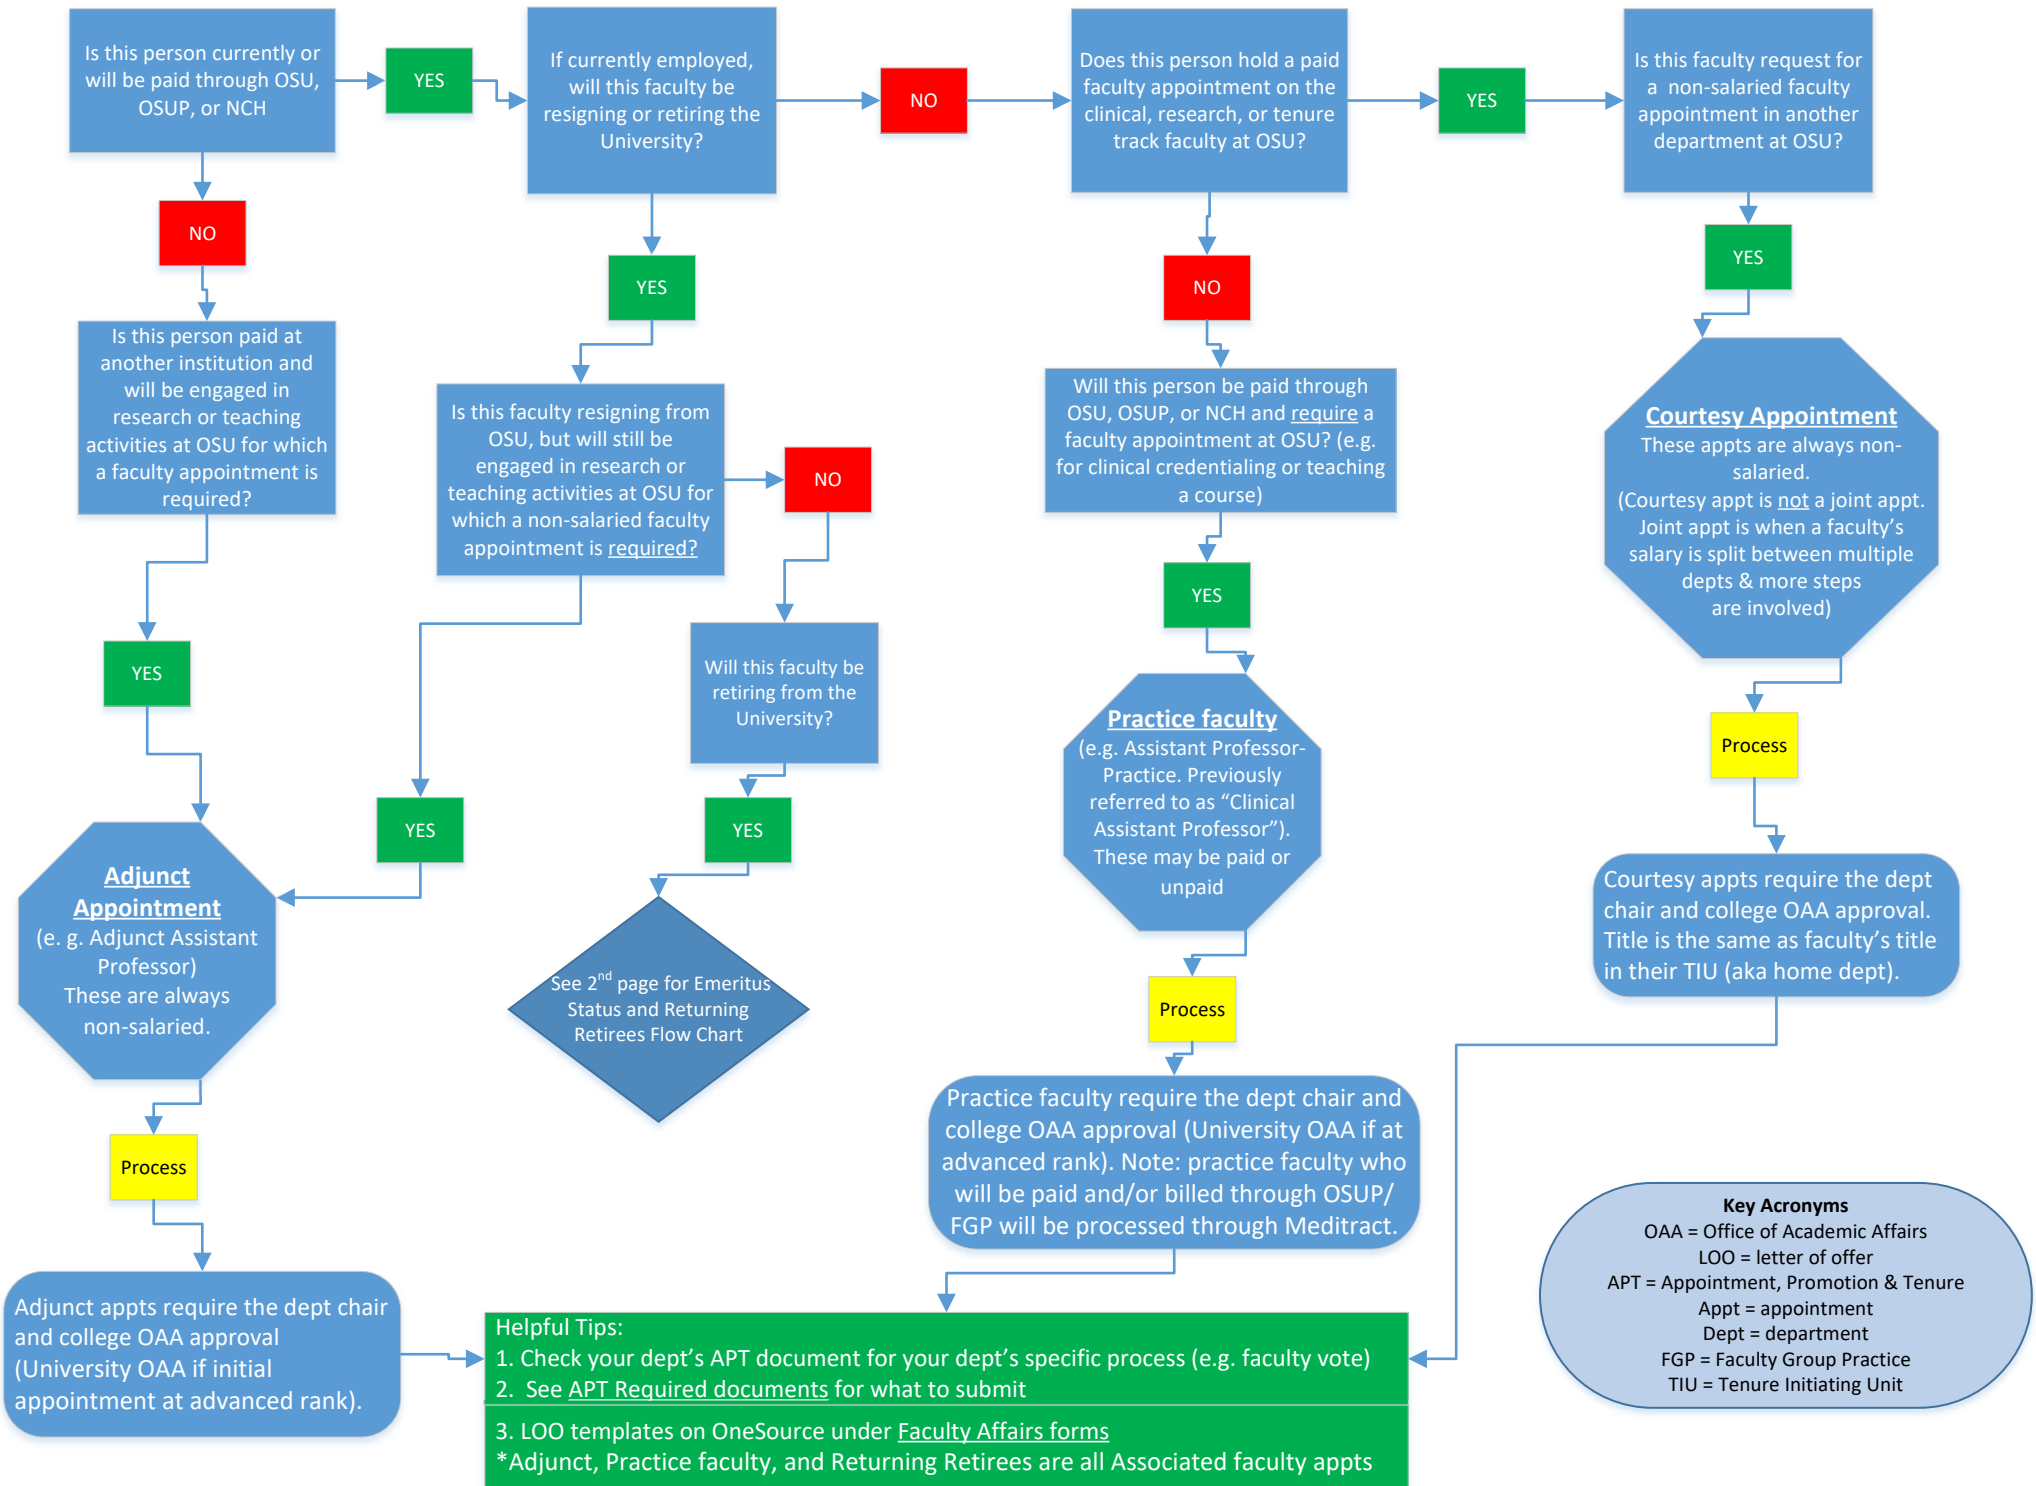

Associated & Non-Salaried Faculty Appointments

Emeritus and Returning Retiree Faculty

Key Acronyms
 OAA = Office of Academic Affairs
 LOO = letter of offer
 BOT = Board of Trustees