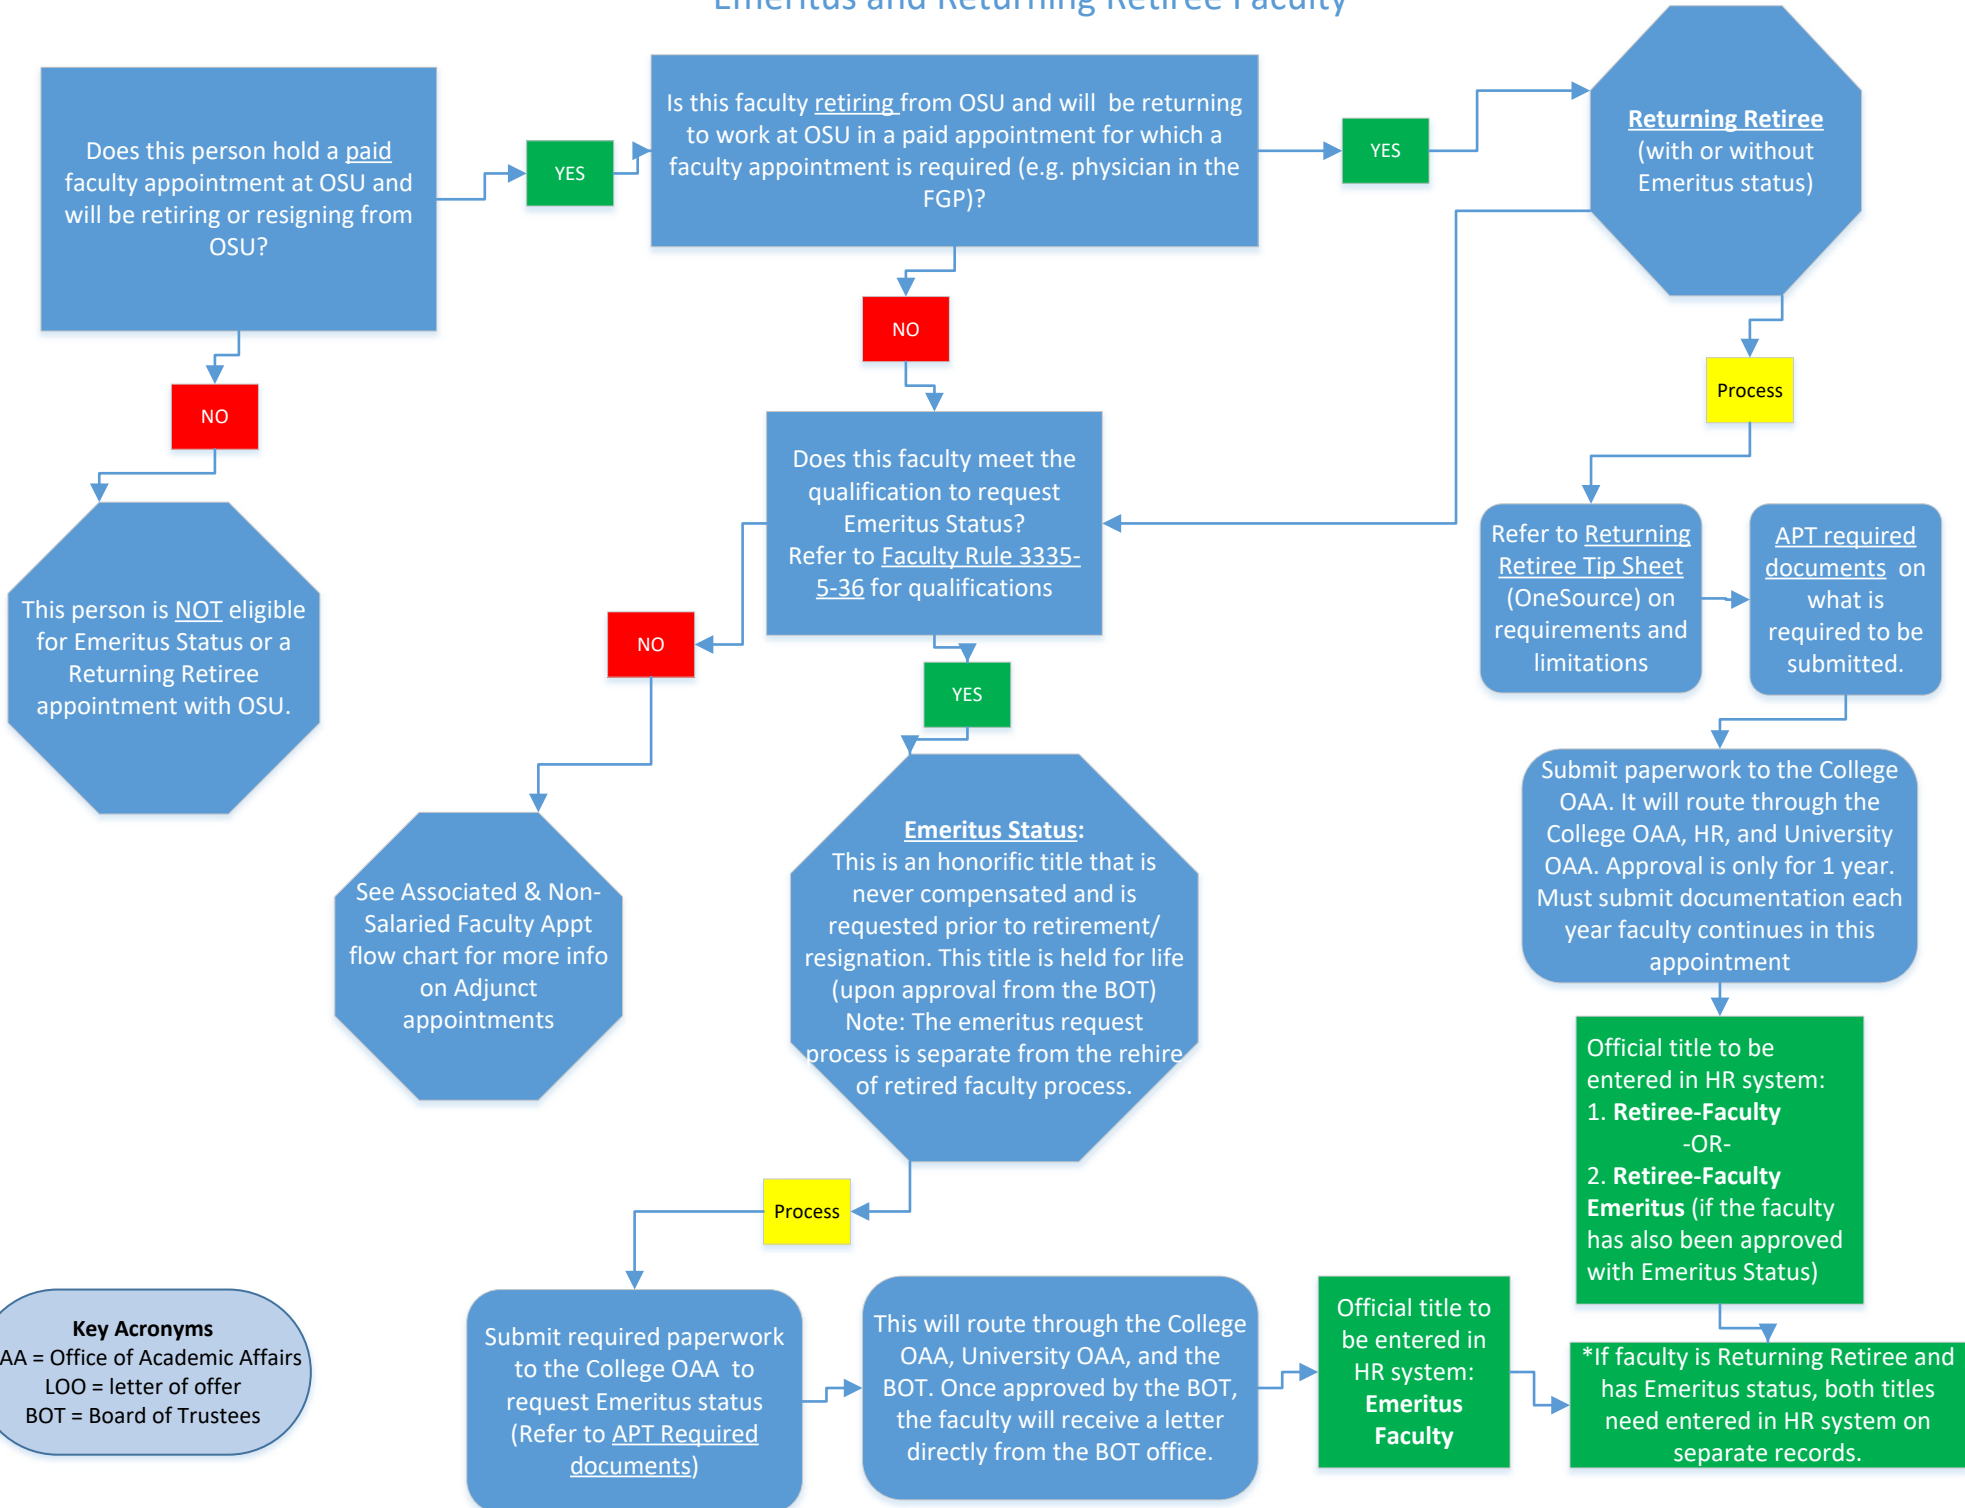

Associated & Non-Salaried Faculty Appointments

Emeritus and Returning Retiree Faculty

Key Acronyms
 OAA = Office of Academic Affairs
 LOO = letter of offer
 BOT = Board of Trustees