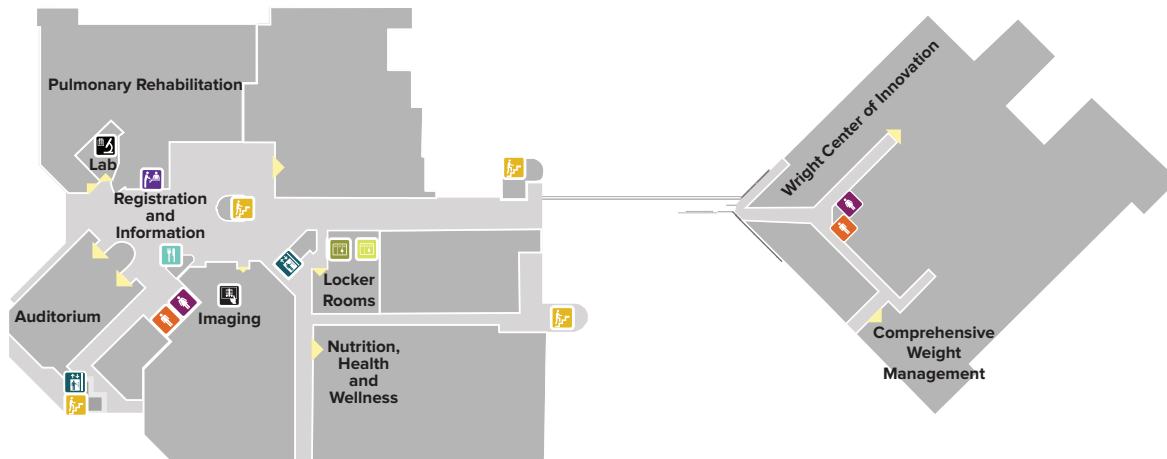

Finding Your Way

Martha Morehouse Medical Plaza

One of several Ohio State University Wexner Medical Center outpatient care locations, Martha Morehouse Medical Plaza is conveniently located just west of the Ohio State campus. Patients may have appointments in the Pavilion, Tower or Concourse Building.

THE OHIO STATE UNIVERSITY

WEXNER MEDICAL CENTER

Tower

The Ohio State University Wexner Medical Center is committed to improving people's lives. That's why all Medical Center locations—inside and outside—are tobacco-free. This includes all tobacco products, including cigarettes, cigars, chewing tobacco and pipe tobacco.

Pavilion/Concourse

Third Floor

Second Floor

First Floor