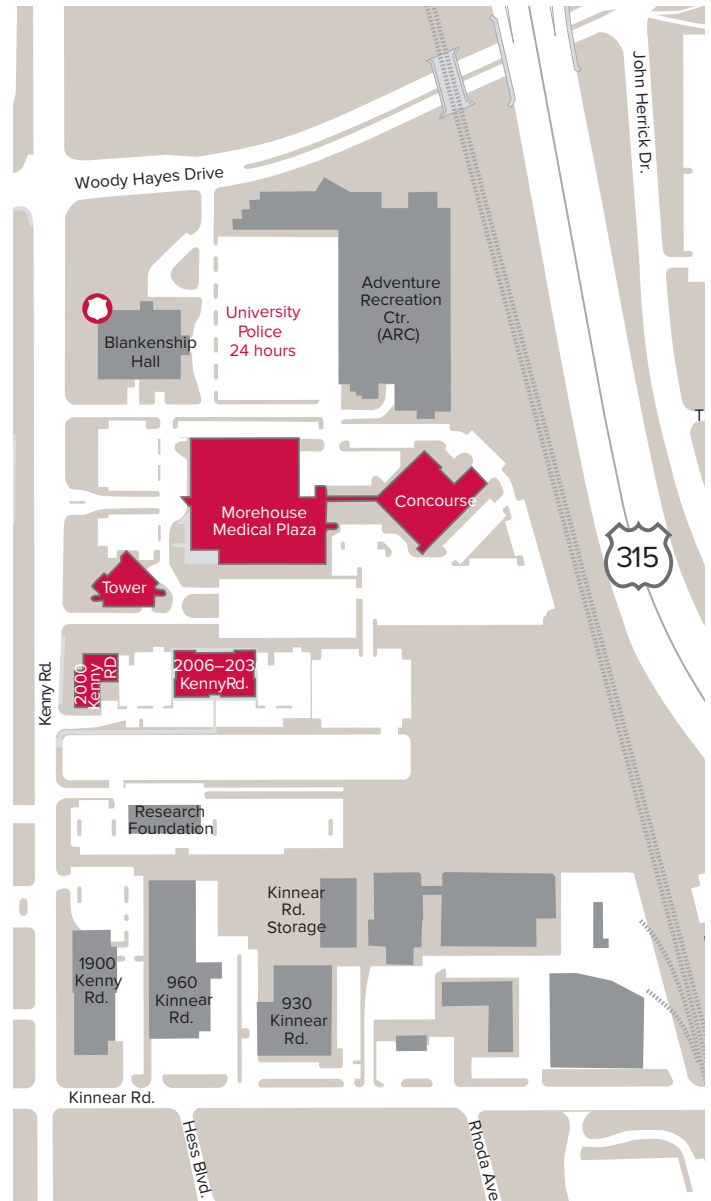

Finding Your Way

Martha Morehouse Medical Plaza

One of several Ohio State University Wexner Medical Center outpatient care locations, Martha Morehouse Medical Plaza is conveniently located just west of the Ohio State campus. Patients may have appointments in the Pavilion, Tower or Concourse Building.

THE OHIO STATE UNIVERSITY

WEXNER MEDICAL CENTER

Tower

The Ohio State University Wexner Medical Center is committed to improving people's lives. That's why all Medical Center locations—inside and outside—are tobacco-free. This includes all tobacco products, including cigarettes, cigars, chewing tobacco and pipe tobacco.

Pavilion/Concourse

Third Floor

Second Floor

First Floor