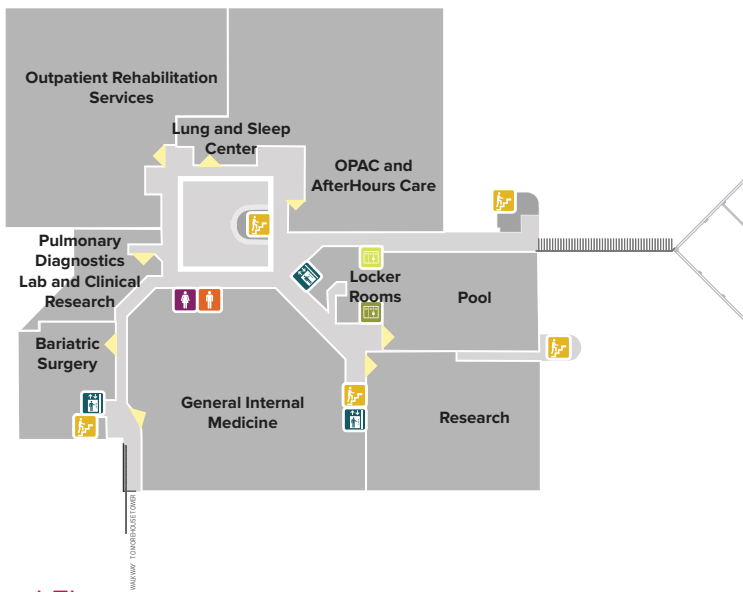

Finding Your Way

Martha Morehouse Medical Plaza

One of several Ohio State University Wexner Medical Center outpatient care locations, Martha Morehouse Medical Plaza is conveniently located just west of the Ohio State campus. Patients may have appointments in the Pavilion, Tower or Concourse Building.

THE OHIO STATE UNIVERSITY

WEXNER MEDICAL CENTER

Tower

The Ohio State University Wexner Medical Center is committed to improving people's lives. That's why all Medical Center locations—inside and outside—are tobacco-free. This includes all tobacco products, including cigarettes, cigars, chewing tobacco and pipe tobacco.

Pavilion/Concourse

Third Floor

Second Floor

First Floor