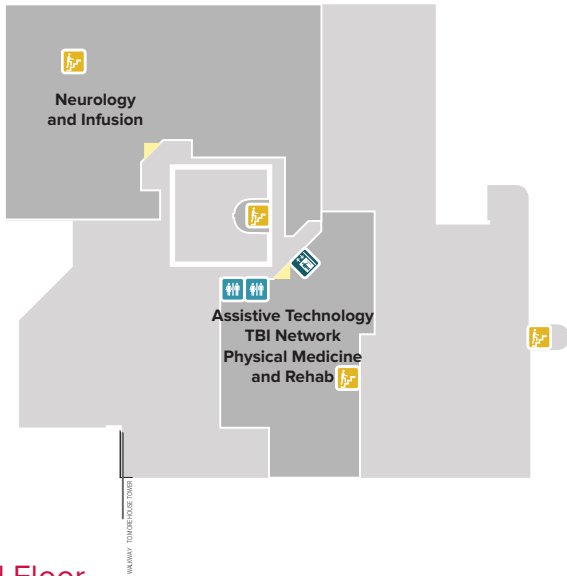

Finding Your Way

Martha Morehouse Medical Plaza

One of several Ohio State University Wexner Medical Center outpatient care locations, Martha Morehouse Medical Plaza is conveniently located just west of the Ohio State campus. Patients may have appointments in the Pavilion, Tower or Concourse Building.

THE OHIO STATE UNIVERSITY

WEXNER MEDICAL CENTER

Tower

The Ohio State University Wexner Medical Center is committed to improving people's lives. That's why all Medical Center locations—inside and outside—are tobacco-free. This includes all tobacco products, including cigarettes, cigars, chewing tobacco and pipe tobacco.

Pavilion/Concourse

Third Floor

Second Floor

First Floor